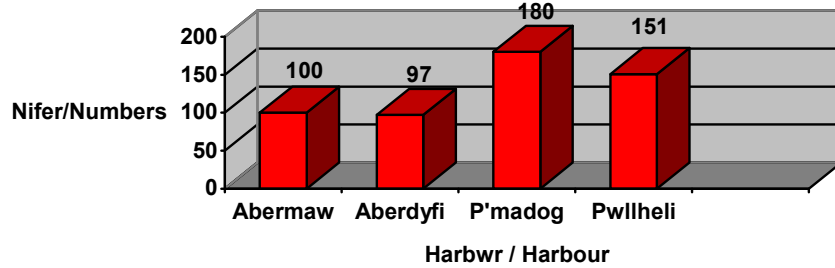

CYMHARIAETH O YSTADEGAU CYCHOD YM MHOB HARBWR 2009

COMPARISON OF BOAT STATISTICS AT EACH HARBOUR 2009

Harbwr Harbour	Nifer o Gychod Number of Boats	Cyfanswm Hydoedd Total Overall Length	Cyfartaledd Hyd Average Length	Cyfanswm Dyfnder Total Draught	Cyfartaledd Dyfnder Average Draught
Abermaw	100	734	7.34	92.39	0.92
Aberdyfi	97	691	7.13	76.52	0.78
Porthmadog	180	1,417	7.90	171.55	0.95
Pwllheli	151	1,123	7.40	150.85	0.99
Cyfansymiau holl harbrau Totals of all harbours	528	3,965			
Cyfartaleddau holl harbrau Averages of all harbours	132	991	7.44		0.91

Darlun o ystadegau cychod ym mhob harbwr.

Analysis of boat statistics at each harbour.

Nifer o Gychod / Number of Boats

Cyfanswm Hyd / Total LOA

Cyfartaledd Hyd / Average LOA

Cyfanswm Dyfnder / Total Draught